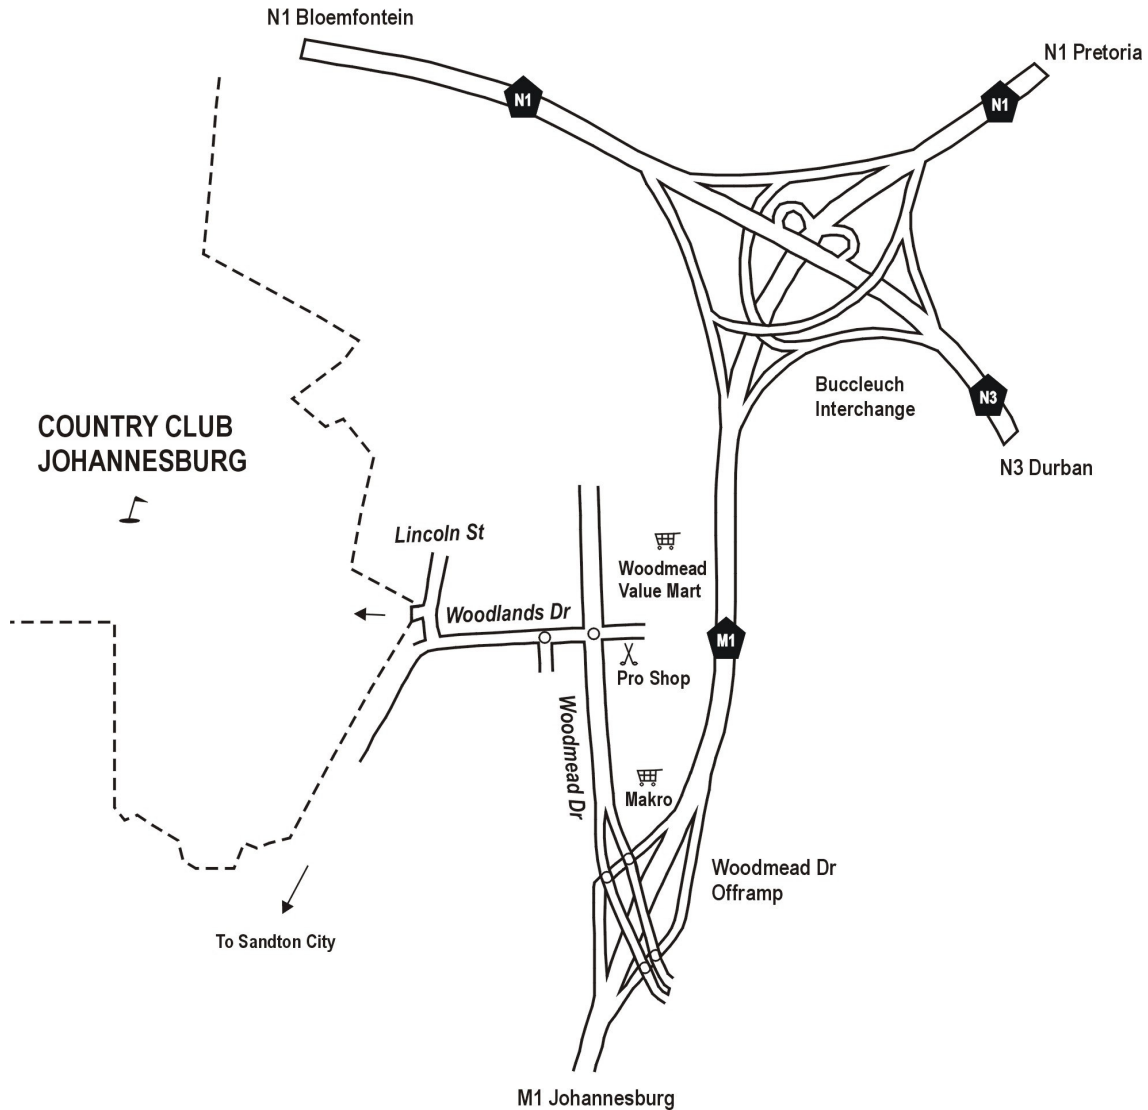

The Country Club Johannesburg

Directions from Jhb Int Airport:

N3 North Pretoria
M1 South Johannesburg
Take Woodmead Drive Offramp
Right onto Woodmead Dr
Left into Woodlands Dr
Right into Lincoln St
First left into Country Club

Directions from Pretoria:

N1 South Johannesburg
M1 South Johannesburg
Take Woodmead Drive Offramp
Right onto Woodmead Dr
Left into Woodlands Dr
Right into Lincoln St
First left into Country Club

Directions from Jhb CBD / Sandton:

M1 North Pretoria
Take Woodmead Drive Offramp
Left onto Woodmead Dr
Left into Woodlands Dr
Right into Lincoln St
First left into Country Club